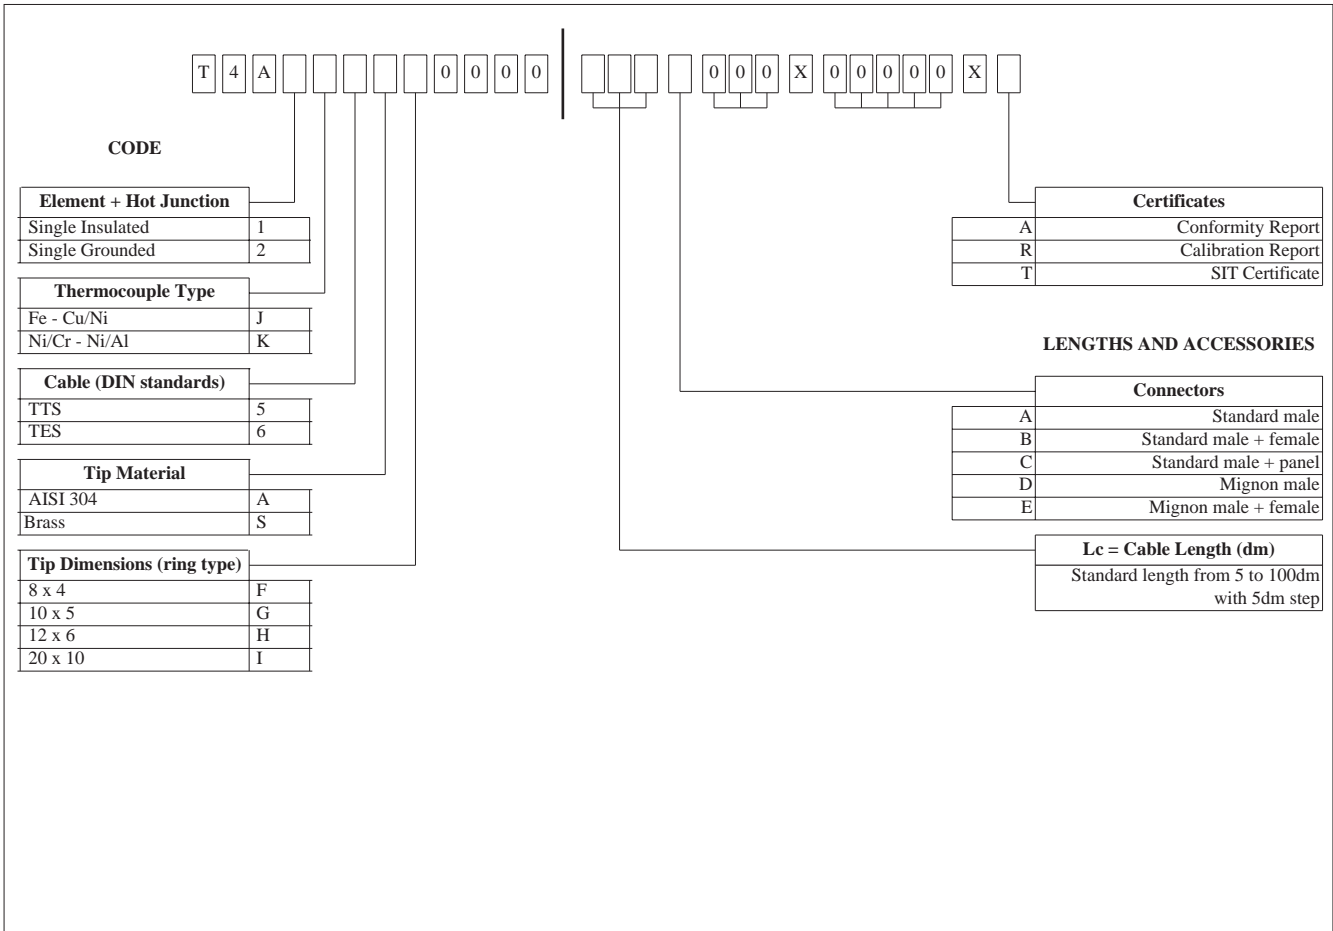

Main features

- Temperature limits: - 40 ... + 250° C
- Tolerance: Norme UNI 7938 standards, IEC 584.2 : class 2: for types J, K: $\pm 2.5^{\circ}$ C
- Extension cable insulation: fibreglass, screened TEFLON®
- Eyelet thermocouple with low thermal profile and quick response time, suitable for measures on flat surfaces
- Cable to DIN standard

MODELS

ORDER CODE

GEFRAN spa reserves the right to make any kind of design or functional modification at any moment without prior notice