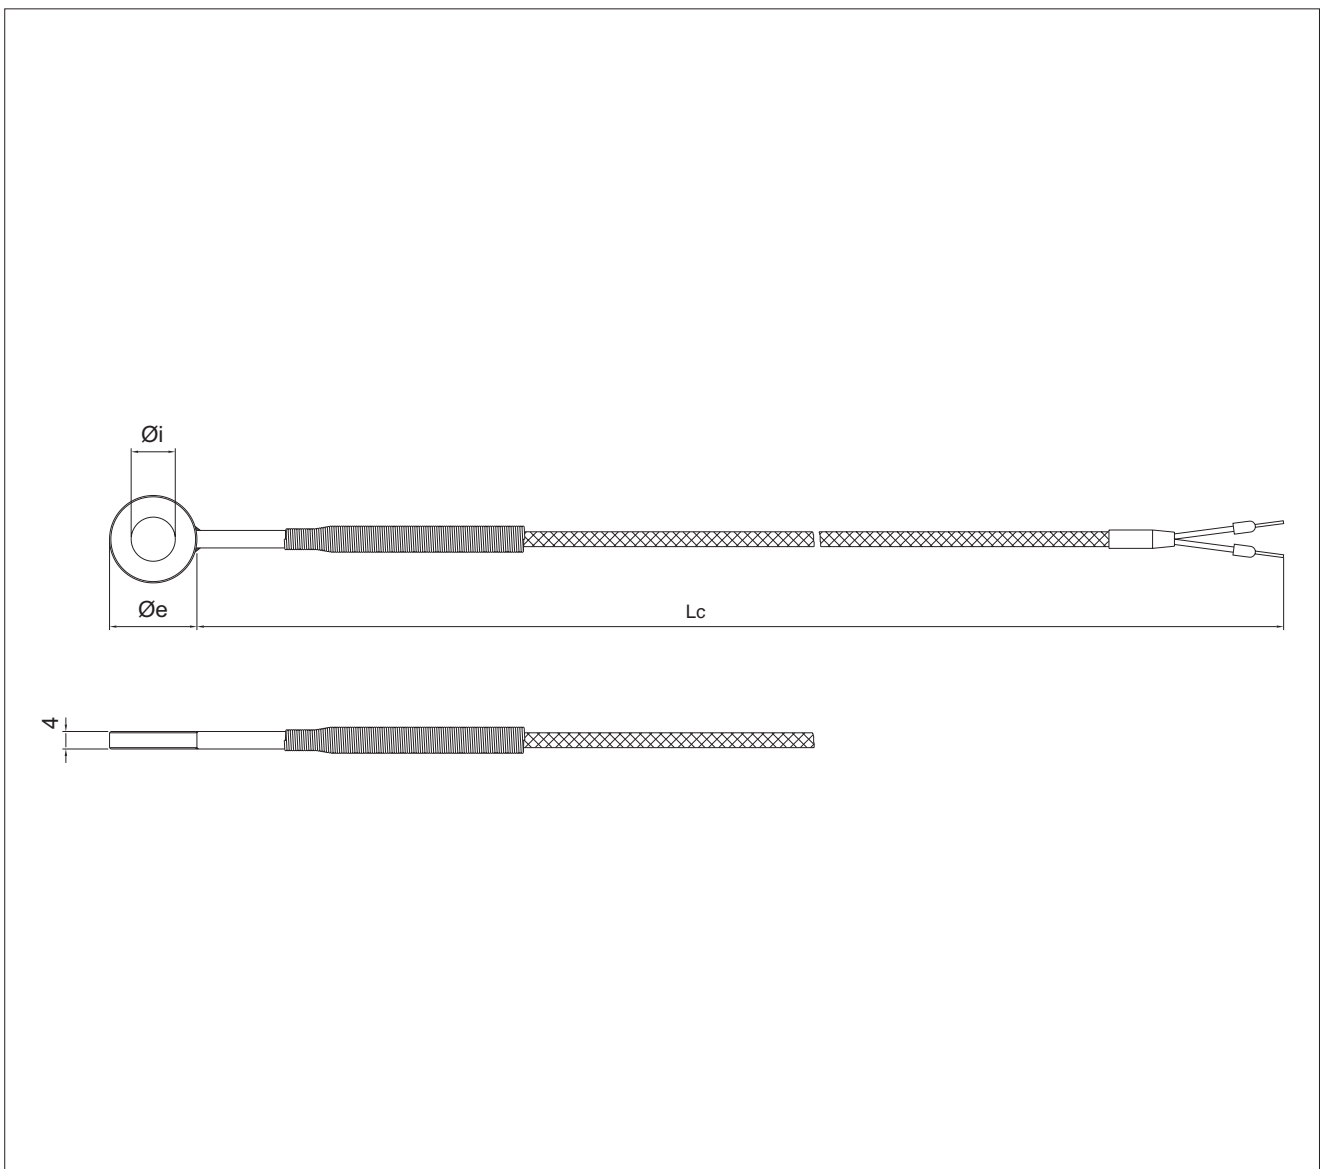

Main features

- Temperature limits: - 40 ... + 250° C
- Tolerance: Norme UNI 7938 standards, IEC 584.2 : class 2: for types J, K: $\pm 2.5^{\circ}$ C
- Extension cable insulation: fibreglass, screened TEFLON®
- Eyelet thermocouple with low thermal profile and quick response time, suitable for measures on flat surfaces
- Cable to DIN standard

MODELS